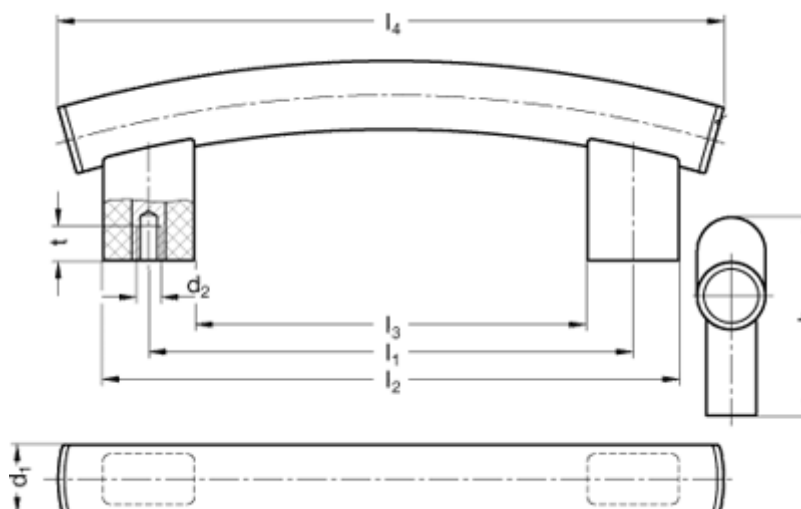

Article number: 201084400

Description: E+G Arch-shaped handle
GN 666.4-30-M8-400-SW

Measures

b = 22	t = 15
d1 = 30	
d2 = M 8	
h = 90	
l1 = 400	
l2 = 440	
l3 = 360	
l4 = 480	